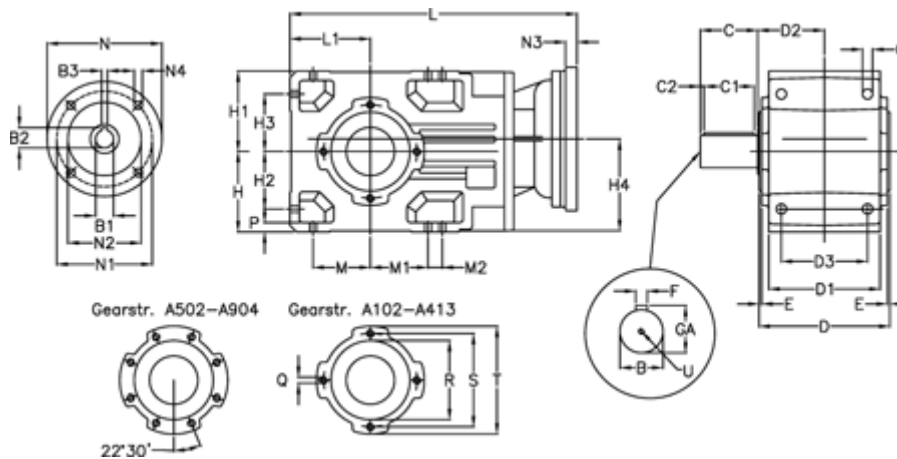

Article number: 29600100551230
 Description: Bevel helical gearbox
 A102UR-5,5-P80B5

Measures

B = 25	D1 = 95	H1 = 70	M2 = 0	Q = M8x12
B1 = 19	D2 = 63.0	H2 = 50	N = 200	R = 80
B2 = 21.8	D3 = 75	H3 = 50	N1 = 165	S = 100
B3 = 6	Description = A102UR-xx-P80 B5	H4 = 83.0	N2 = 130	T = 120
C = 45	E = 3.0	L = 302.0	N3 = -	U = M8x19
C1 = 35	F = 8	L1 = 70	N4 = M10x12	
C2 = 5.0	GA = 28	M = 50	O = 9.5	
D = 117	H = 70	M1 = 50	P = 9	